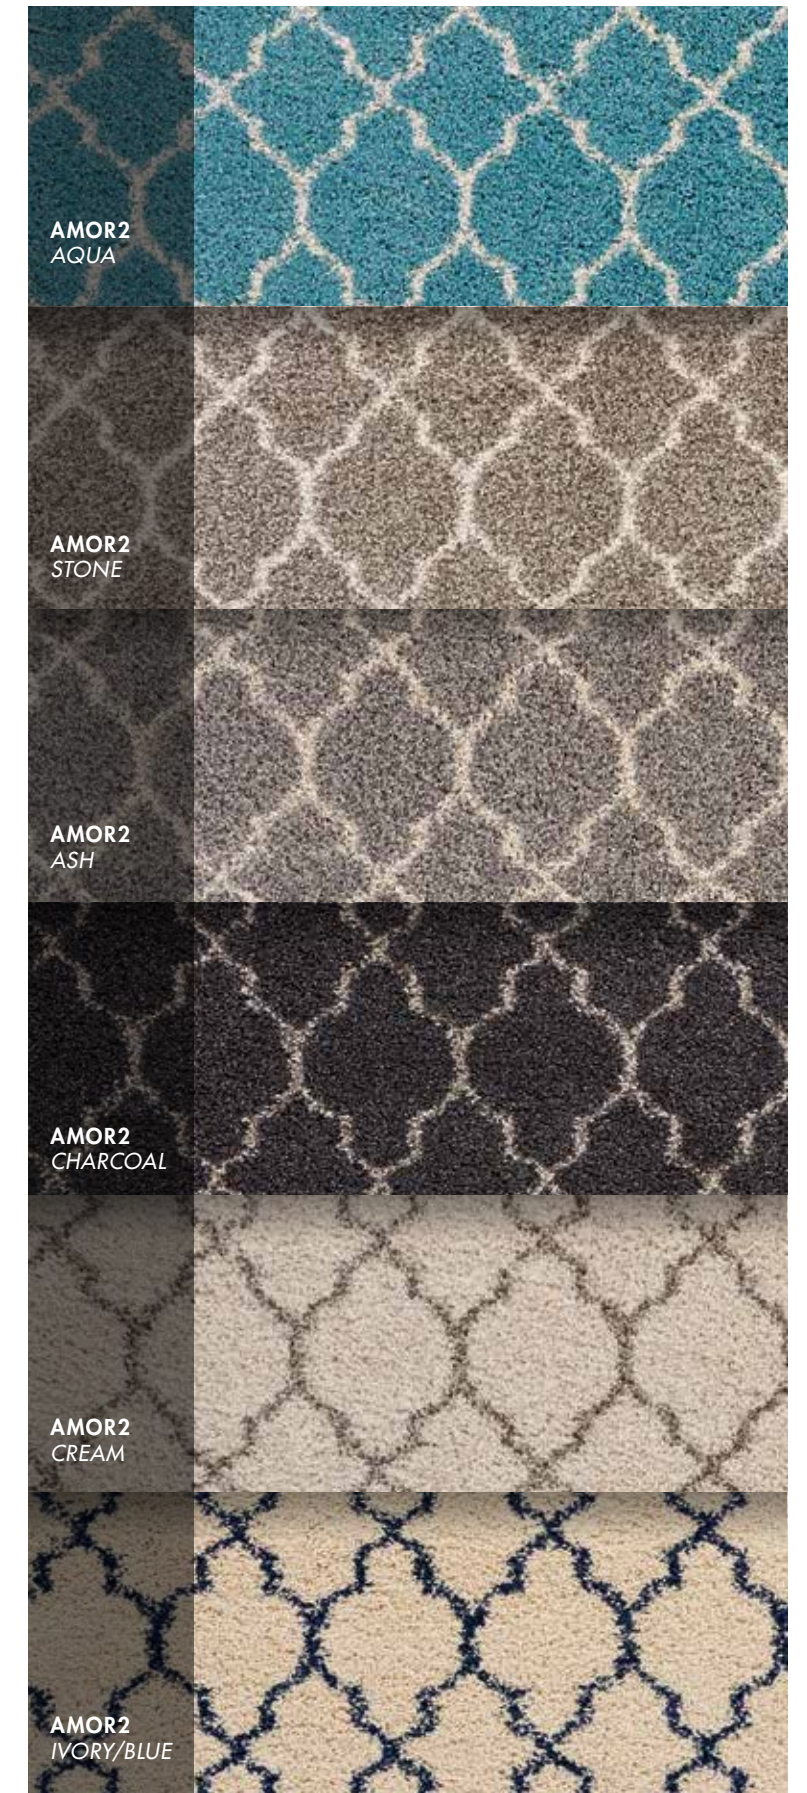

SIZES AVAILABLE:

3 ft. 11 in. x 5 ft. 11 in.	1.19m x 1.80m
5 ft. 3 in. x 7 ft. 5 in.	1.60m x 2.26m
7 ft. 10 in. x 10 ft. 10 in.	2.39m x 3.30m

MADE FROM:

100% Polypropylene
Power Loomed

AMORI CREAM

AMORI
CREAM

AMORI
BLUSH

AMORI
STONE

AMORI
RED

AMORI
BONE

AMORI
AQUA

AMORI
LIGHT GREY

AMORI
SLATE BLUE

AMORI
DARK GREY

AMORI
INK

AMORE

AMOR2 AQUA

AMOR3 MARBLE

AMOR3 MARBLE

AMORE

AMOR4 GRANITE

AMOR4 COBBLESTONE

AMOR4 GRANITE

AMORE

AMOR5 IVORY/SILVER

AMOR5 IVORY/SILVER

AMOR5 SILVER/CHARCOAL