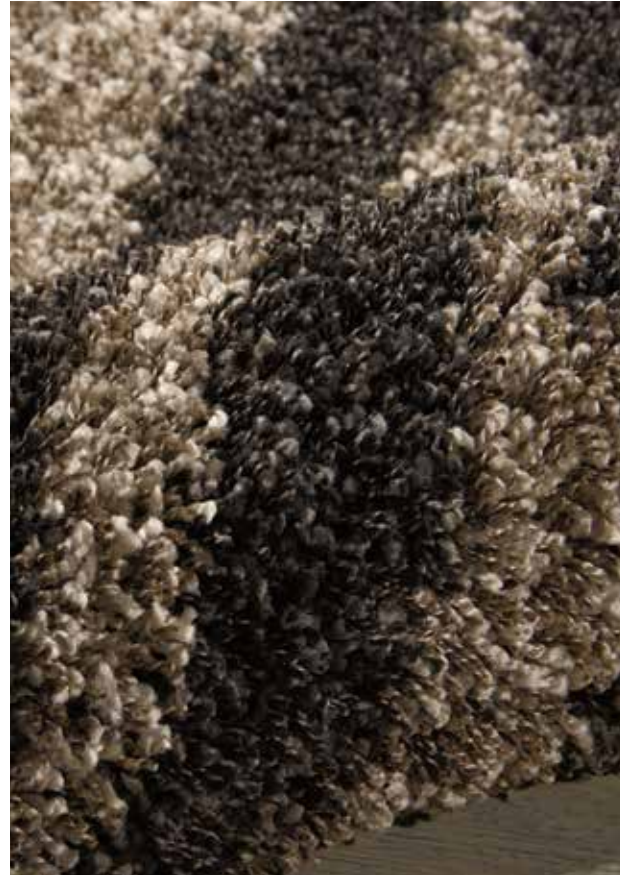

AMORE

NOURISON.COM/AMORE

Turn on the charm with this collection of enthralling shag rugs in bold colors. Featuring a beautiful pile that begs to be touched and quality construction that will last for years, this exciting collection is a perfect way to spice up any décor. Texture and color meet style and substance in Amore. You'll simply love it.

AMORI
BLUSH

AMORI
STONE

AMORI
RED

AMORI
BONE

AMORI
AQUA

AMORI
LIGHT GREY

AMORI
SLATE BLUE

AMORI
DARK GREY

AMORI
INK

AMORE

AMOR2 AQUA

AMOR3 MARBLE

AMOR3 MARBLE

AMORE

AMOR4 GRANITE

AMOR4 COBBLESTONE

AMOR4 GRANITE

AMORE

AMOR5 IVORY/SILVER

AMOR5 IVORY/SILVER

AMOR5 SILVER/CHARCOAL